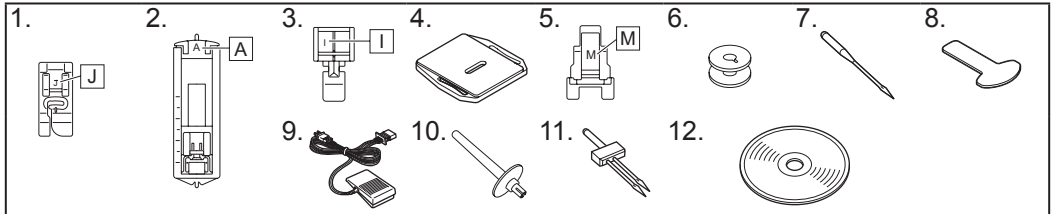

NOTIFICATION / AVISO

English

Thank you for purchasing this machine.
This machine has below 14 built-in stitches
and useful features.

List of stitches

The following accessories are included
with this product.

- Accessories

No.	Part Name	Part code	
1	Zigzag foot "J"(on machine)	XC4901-121	
2	Buttonhole foot "A"	X59369-321	
3	Zipper foot "I"	XE9369-001	
4	Darning Plate	XC6063-021	
5	Button sewing foot "M"	XE2137-001	
6	Bobbin (4) (One is on machine)	SA156	
7	Needle set (3 pcs set) (90/14 needle)	XE5328-001	
8	Screwdriver	XF3557-001	
9	Foot controller	110/120V Area	XC7359-021
		220/240V Area	XC7438-521
		Argentina	XD0112-221
		Brazil / Area 110-127V	XF2826-001
		Brazil / Area 220-240V	XE4302-201
10	Extra spool pin	XG3488-001	
11	Twin needle (2.0/75 needle)	X57521-021	
12	Instructional DVD (NTSC)	XG4841-001	
	Instructional DVD (PAL)	XG4856-001	